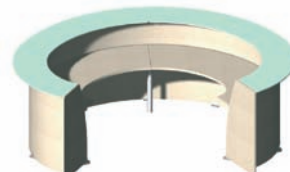

CODE	PTS
	RECO004+fin	5.451

1. **Set composed by:**
2. 2 REBV060 60° counter
   - 2 REBV090 90° counter
   - 1 REFC001 Side panels
   - 2 REST151 60° concave top
   - 2 REST091 90° concave top
   - 3 REGA001 Round leg
   - 4 RESU003 Square brackets
   - 3 RESU001 Linking kit and connection