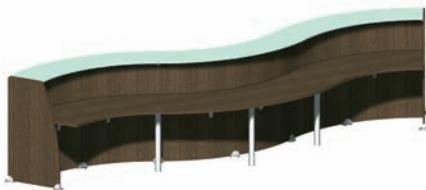

WAVE-SHAPED RECEPTION DESK - DOUBLE WAVE
with high glass counters

	CODE	PTS
	RECO007+fin	4.278

Set composed by:

- 3 REBV060 60° counter
- 1 REFC001 Side panels
- 2 REST151 60° concave top
- 1 REST211 60° convexe top
- 3 REGA001 Round leg
- 3 RESU003 Square brackets
- 2 RESU001 Linking kit and connection