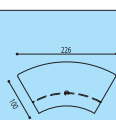

## LOW 90° COUNTER - CONCAVE

melamine top

H72,5; compliant with current EU standards

DIMENSION	CODE	€ HT
158 x 100	<b>REBM093+fin</b>	<b>771</b>

## LOW 60° COUNTER - CONVEXE

melamine top

H72,5; compliant with current EU standards

DIMENSION	CODE	€ HT
226 x 100	<b>REBM062+fin</b>	<b>741</b>