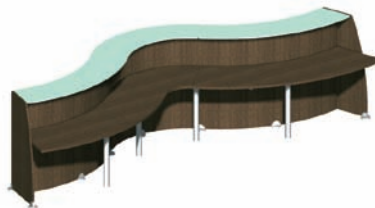

WAVE-SHAPED RECEPTION DESK - LARGE MEDITERRANEAN WAVE
with high glass counters

	CODE	PTS
	RECO006+fin	4.317

Set composed by:

- 2 REBV060 60° counter
- 1 REBV090 90° counter
- 1 REFC001 Side panels
- 2 REST211 60° convexe top
- 1 REST091 90° concave top
- 4 REGA001 Round leg
- 3 RESU003 Square brackets
- 2 RESU001 Linking kit and connection