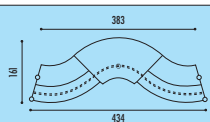

CODE	PTS
RECO013+fin	3.407

1. **Set composed by:**
2. 2 REBM060 60° counter - melamine
   - 1 REBM092 Low concave 90° counter - melamine
   - 1 REFC001 High side panels
   - 2 REFC014 Middle side panel
   - 2 REST151 60° concave top
   - 3 REGA001 Round leg
   - 2 RESU003 Square brackets