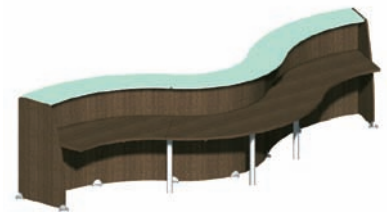

WAVE-SHAPED RECEPTION DESK - LARGE ATLANTIC WAVE
with high glass counters

	CODE	PTS
	RECO005+fin	4.261

Set composed by:

- 2 REBV060 60° counter
- 1 REBV090 90° counter
- 1 REFC001 Side panels
- 2 REST151 60° convexe top
- 1 REST201 90° concave top
- 3 REGA001 Round leg
- 3 RESU003 Square brackets
- 2 RESU001 Linking kit and connection