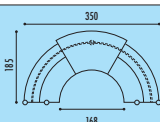

CODE	PTS
RECO011+fin	3.482

1. **Set composed by:**
2. 2 REBM060 60° melamine counter
   - 1 REBM063 Low concave 60° counter - melamine
   - 1 REFC001 High side panel
   - 2 REFC014 Middle side panel
   - 2 REST151 60° concave top
   - 2 REGA001 Round leg
   - 2 RESU003 Square brackets