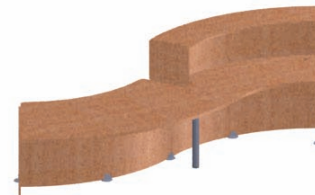

CODE	PTS
RECO012+fin	2.260

1. **Set composed by:**
2. 1 REBM060 60° melamine counter
   - 1 REBM062 Low concave 60° counter - melamine
   - 1 REFC012 Right high side panel
   - 1 REFC016 Left low side panel
   - 1 REFC014 Middle side panel
   - 1 REST151 60° concave top
   - 1 REGA001 Round leg
   - 1 RESU003 Square brackets