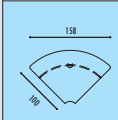

LOW 90° COUNTER - CONCAVE

melamine top

H72,5; compliant with current EU standards

DIMENSION	CODE	€ HT
158 x 100	REBM093+fin	771

LOW 60° COUNTER - CONVEXE

melamine top

H72,5; compliant with current EU standards