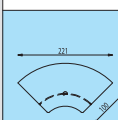

## LOW 90° COUNTER - CONCAVE

melamine top

H72,5; compliant with current EU standards

DIMENSION	CODE	€ HT
158 x 100	<b>REBM093+fin</b>	<b>771</b>

## LOW 60° COUNTER - CONVEXE

melamine top

H72,5; compliant with current EU standards

DIMENSION	CODE	€ HT
226 x 100	<b>REBM062+fin</b>	<b>741</b>

## LOW 90° COUNTER - CONVEXE

melamine top

H72,5; compliant with current EU standards

DIMENSION	CODE	€ HT
221 x 100	<b>REBM092+fin</b>	<b>690</b>