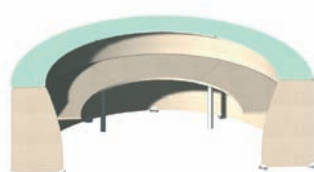

CODE	PTS
	RECO002+fin	4.199

1. **Set composed by:**
2. 3 REBV060 60° counter
   - 1 REFC001 Side panels
   - 3 REST151 60° concave top
   - 2 REGA001 Round leg
   - 3 RESU003 Square brackets
   - 2 RESU001 Linking kit and connection