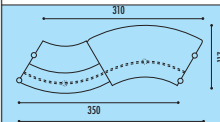

CODE	PTS
RECO012+fin	2.260

1. **Set composed by:**
2. 1 REBM060 60° melamine counter
   - 1 REBM062 Low concave 60° counter - melamine
   - 1 REFC012 Right high side panel
   - 1 REFC016 Left low side panel
   - 1 REFC014 Middle side panel
   - 1 REST151 60° concave top
   - 1 REGA001 Round leg
   - 1 RESU003 Square brackets