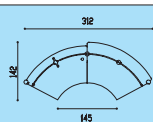

CODE	PTS
RECO010+fin	2.467

1. **Set composed by:**
2. 1 REBV060 60° glass counter
   - 1 REBM063 Low concave 60° counter - melamine
   - 1 REFC013 Left high side panel
   - 1 REFC015 Right low side panel
   - 1 REFC014 Middle side panel
   - 1 REST151 60° concave top
   - 1 REGA001 Round leg
   - 1 RESU003 Square brackets