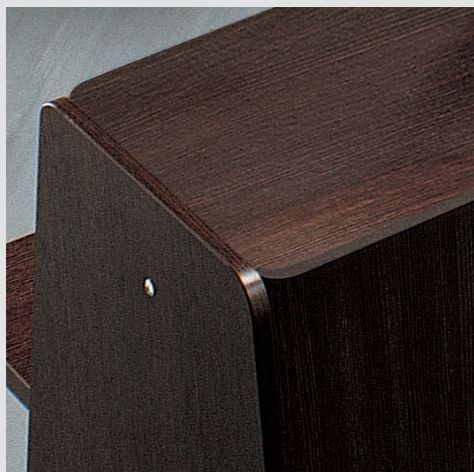

# GLASS RECEPTION

Component parts	296
Accessories	298
Counter reception desks	300

- tempered glass, painted, acidated
- thickness 12 mm
- straight edge

- high density melamine
- thickness 18 mm
- straight 2 mm thick anti-shock ABS edges, matched with the top