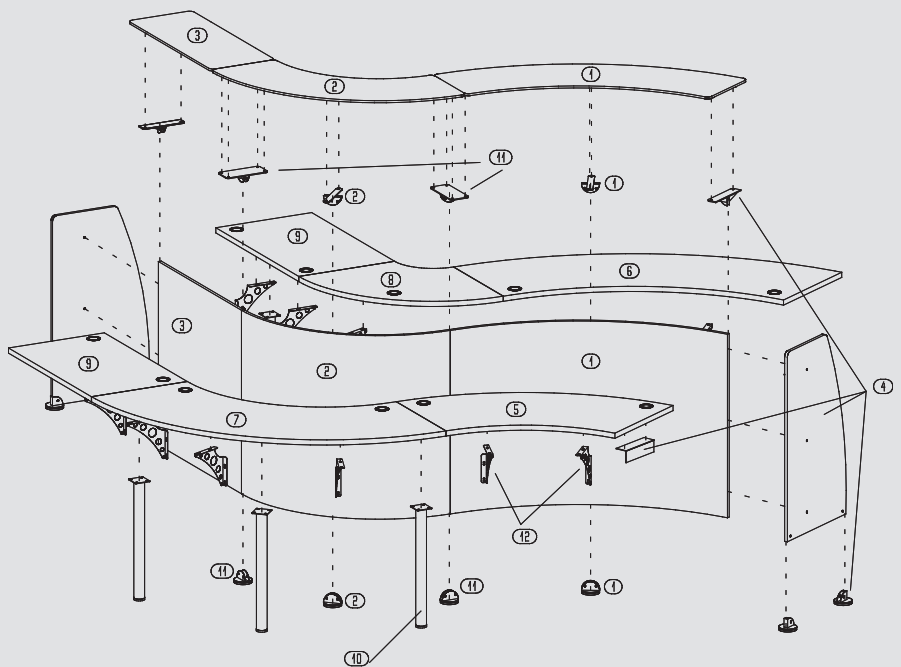

- N. 1 REBV060 - 60° counter
- N. 2 REBV090 - 90° counter
- N. 3 REBV100 - Straight counter
- N. 4 REFC001 - Side panels
- N. 5 REST151 - 60° Concave top
- N. 6 REST211 - 60° Convexe top
- N. 7 REST201 - 90° Convexe top
- N. 8 REST091 - 90° Concave top
- N. 9 REST101 - Straight top
- N. 10 REGA001 - Round leg
- N. 11 RESU001 - Linking Kit and connection
- N. 12 RESU003 - Square brackets