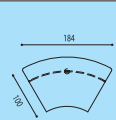

LOW 60° COUNTER - CONCAVE

melamine top

H72,5; compliant with current EU standards

DIMENSION	CODE	€ HT
184 x 100	REBM063+fin	787