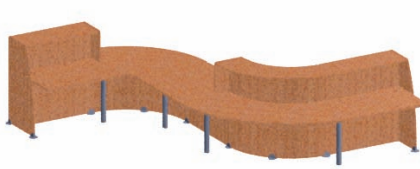

CODE	PTS
RECO014+fin	3.508

1. **Set composed by:**
2. 2 REBM100 Straight melamine counter
   - 1 REBM090 90° counter - melamine
   - 1 REBM102 Low right counter - melamine
   - 1 REBM093 Low concave 90° counter - melamine
   - 1 REFC001 High side panels
   - 2 REFC014 Middle side panel
   - 2 REST101 Straight top
   - 1 REST201 90° convex top
   - 4 REGA001 Round leg
   - 3 RESU003 Square brackets
   - 1 RESU001 Linking Kit and connection for high counters