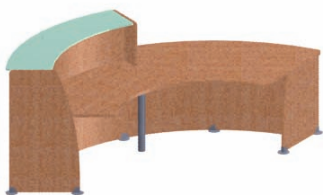

CODE	PTS
RECO010+fin	2.467

1. **Set composed by:**
2. 1 REBV060 60° glass counter
   - 1 REBM063 Low concave 60° counter - melamine
   - 1 REFC013 Left high side panel
   - 1 REFC015 Right low side panel
   - 1 REFC014 Middle side panel
   - 1 REST151 60° concave top
   - 1 REGA001 Round leg
   - 1 RESU003 Square brackets