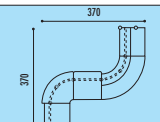

CODE	PTS
RECO014+fin	3.508

1. **Set composed by:**
2. 2 REBM100 Straight melamine counter
   - 1 REBM090 90° counter - melamine
   - 1 REBM102 Low right counter - melamine
   - 1 REBM093 Low concave 90° counter - melamine
   - 1 REFC001 High side panels
   - 2 REFC014 Middle side panel
   - 2 REST101 Straight top
   - 1 REST201 90° convex top
   - 4 REGA001 Round leg
   - 3 RESU003 Square brackets
   - 1 RESU001 Linking Kit and connection for high counters