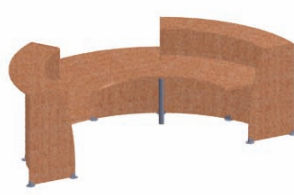

CODE	PTS
RECO011+fin	3.482

1. **Set composed by:**
2. 2 REBM060 60° melamine counter
   - 1 REBM063 Low concave 60° counter - melamine
   - 1 REFC001 High side panel
   - 2 REFC014 Middle side panel
   - 2 REST151 60° concave top
   - 2 REGA001 Round leg
   - 2 RESU003 Square brackets