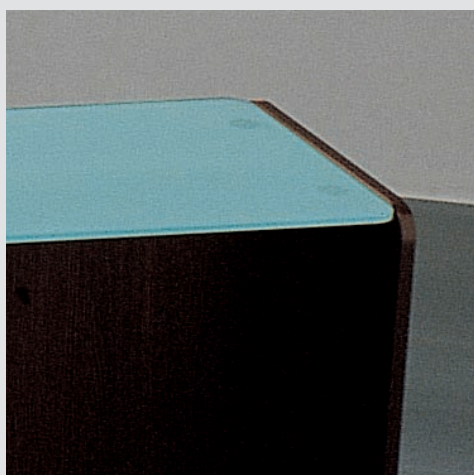

# GLASS RECEPTION

Component parts	296
Accessories	298
Counter reception desks	300

- tempered glass, painted, acidated
- thickness 12 mm
- straight edge

- high density melamine
- thickness 18 mm
- straight 2 mm thick anti-shock ABS edges, matched with the top